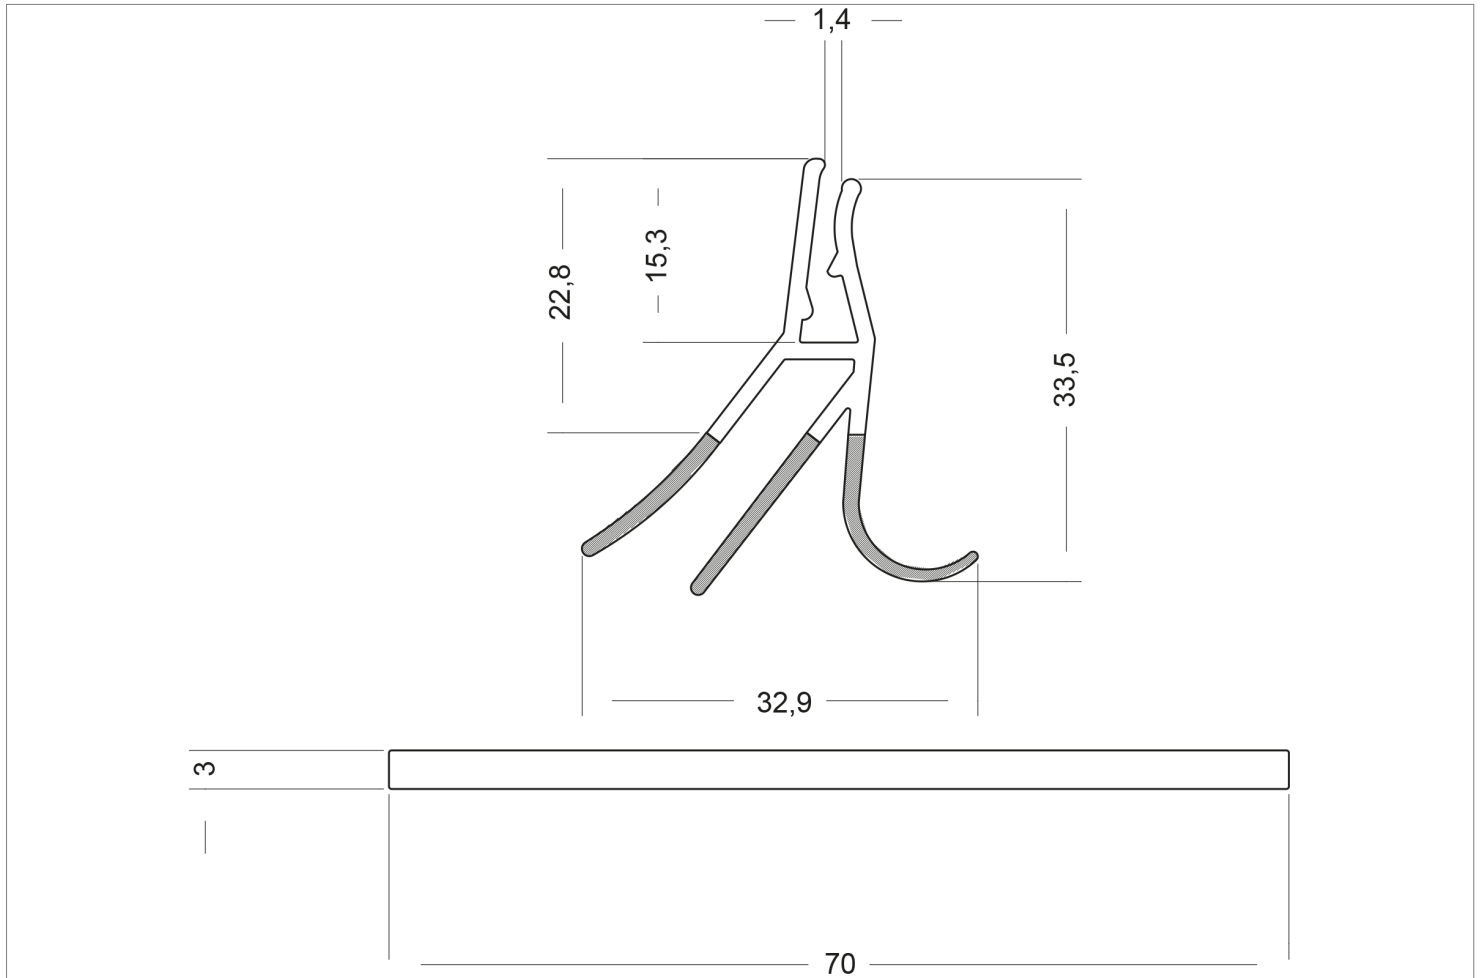

SIDE SEAL I

PRODUCT ID 2188-49

Side seal for e.g. section doors, satinized soft lips for reduced friction

SPECIFICATION

Material: PVC-U / PVC-P

Colour: Black